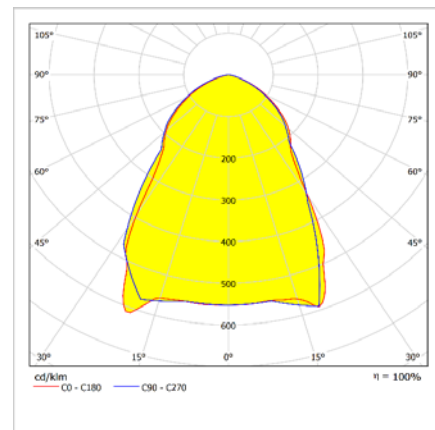

PROLIT COMPACT

105W Front and Area LED Lighting Luminaires

Order Code : 3114159
 Product Code : PRL 100Z 57CM00 60 LLL

Product Data

Standard Features

Housing	: Aluminium injection, Electrostatic powder painted housing
Diffuser	: Tempered Glass
Optic	: 60° reflector
IP Grade	: IP 66
Installation	: Floor Mounted
Light Source	: Power LED

Optical & Electrical Features

Power Consumption	: 105W
Final Luminous Flux	: 9449.9 lm
Efficacy	: 89.9 lm/W
Input Voltage	: 220-240 V AC
Frequency	: 50-60 Hz
Power Factor	: > 0,9
Drive Current	: 700mA
Correlated Color Temperature	: 5700K
Color Rendering Index	: >65

Other Features & Conditions

Operating Temperature Range	: -20 °C/+50 °C
Impact Resistance	: 1k 10
Led Life Time - L70	: 50.000 hours @Ta= 50 °C

Photometric Curve

Optional Features

Angle Options : 18°, 28°, Wide angle, Narrow angle, Asymmetric angle

PROLIT COMPACT

105W Front and Area LED Lighting Luminaires

3114159 PRL 100Z 57CM00 60 LLL

Dimensions (mm)

	a	b	h
Standard	246	305	96

Weight (kg)

Standard	4,9
----------	-----

Angle Options