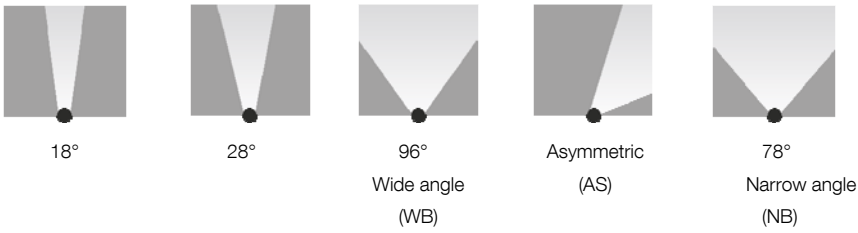

Other Features & Conditions

Operating Temperature Range	: -20 °C/+50 °C
Impact Resistance	: 1k 10
Led Life Time - L70	: 50.000 hours @Ta= 50 °C

Photometric Curve

Optional Features

Angle Options : 18°, 28°, Wide angle, Narrow angle, Asymmetric angle

PROLIT COMPACT

105W Front and Area LED Lighting Luminaires

3114159 PRL 100Z 57CM00 60 LLL

Dimensions (mm)

	a	b	h
Standard	246	305	96

Weight (kg)

Standard	4,9
----------	-----

Angle Options