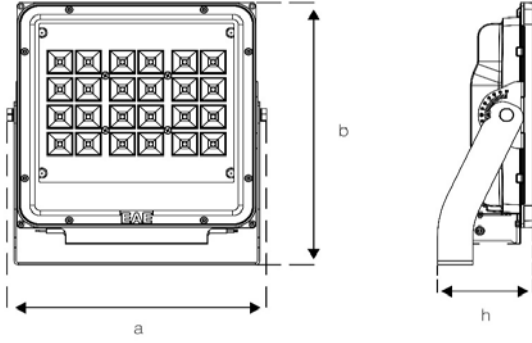

Other Features & Conditions

Operating Temperature Range	: -20 °C/+50 °C
Impact Resistance	: IK 07
Led Life Time - L70	: 50.000 hours @Ta= 50 °C

Photometric Curve

Optional Features

Angle Options : 18°, 28°, Wide angle, Asymmetric angle

PROLIT III

154W Front and Area LED Lighting Luminaires

3113943 PRL 150Z 57CM00 60 EKO

Dimensions (mm)

	a	b	h
Standard	366	362	88

Weight (kg)

Standard	9,3
----------	-----

Angle Options