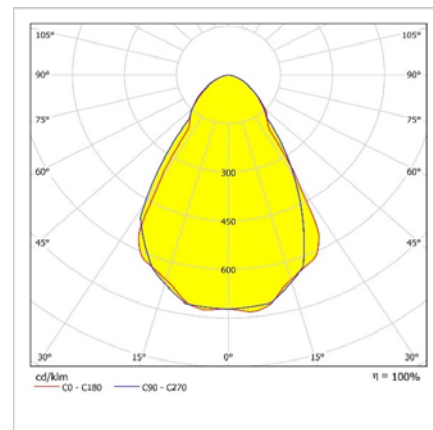

PROLIT III

154W Front and Area LED Lighting Luminaires

Order Code : 3113943
 Product Code : PRL 150Z 57CM00 60 EKO

Product Data

Standard Features

Housing	: Aluminium injection, Electrostatic powder painted housing
Diffuser	: Tempered Glass
Optic	: 60° reflector
IP Grade	: IP 66
Installation	: Floor Mounted
Light Source	: Power LED

Optical & Electrical Features

Power Consumption	: 154.5W
Final Luminous Flux	: 13497 lm
Efficacy	: 87.3 lm/W
Input Voltage	: 220-240 V AC
Frequency	: 50-60 Hz
Power Factor	: > 0,9
Drive Current	: 750mA
Correlated Color Temperature	: 5700K
Color Rendering Index	: >65

Other Features & Conditions

Operating Temperature Range	: -20 °C/+50 °C
Impact Resistance	: IK 07
Led Life Time - L70	: 50.000 hours @Ta= 50 °C

Photometric Curve

Optional Features

Angle Options : 18°, 28°, Wide angle, Asymmetric angle