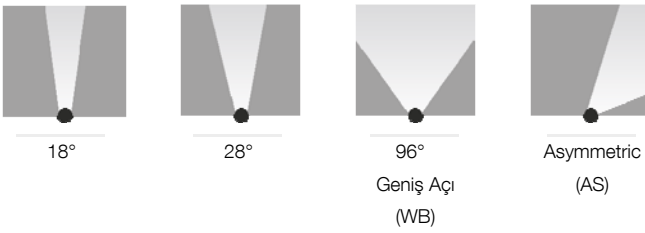

Other Features & Conditions

Operating Temperature Range	: -20 °C/+50 °C
Impact Resistance	: IK 07
Led Life Time - L70	: 50.000 hours @Ta= 50 °C

Photometric Curve

Optional Features

Angle Options : 18°, 28°, Wide angle, Asymmetric angle

PROLIT III

154W Front and Area LED Lighting Luminaires

3113943 PRL 150Z 57CM00 60 EKO

Dimensions (mm)

	a	b	h
Standard	366	362	88

Weight (kg)

Standard	9,3
----------	-----

Angle Options