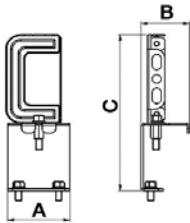

3096860 RVL 040U 40TF00 AR 5K20 V.2

Dimension (mm)

	a	b	h
Standard	416	223	75
With Emergency Kit (1, 3 hrs.)	688	223	75
DALI	480	223	75

Weight (gr)

Standard	3,7
With Emergency Kit (1, 3 hrs.)	4,4 - 4,6

Suspension Set

Busbar Mounting Set

Product Code : 3080654

a	b	c	Weight (gr)
62mm	48mm	162mm	312

Cable Tray and Wall Mounting Set

Product Code : 3080655

a	b	c	Weight (gr)
62mm	48mm	70mm	191

Wall-Mounted Suspension Set

With 10° Angular Adjustment Steps