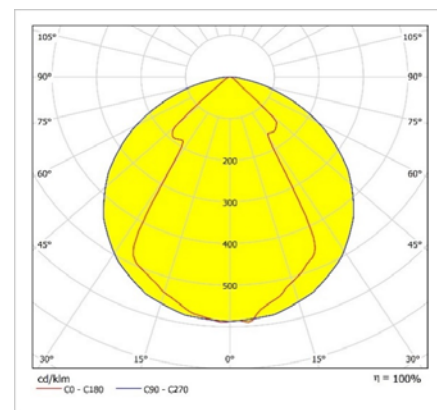

Photometric Curve

Optional Features

Correlated Color Temperatures	: 3000K, 5700K, 6500K
Emergency Kit Options	: 1, 3 hours
DALI Option	: Yes