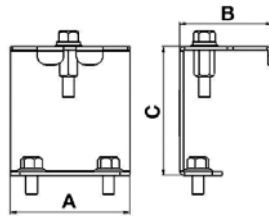

3096860 RVL 040U 40TF00 AR 5K20 V.2

Dimension (mm)

	a	b	h
Standard	416	223	75
With Emergency Kit (1, 3 hrs.)	688	223	75
DALI	480	223	75

Weight (gr)

Standard	3,7
With Emergency Kit (1, 3 hrs.)	4,4 - 4,6

Suspension Set

Busbar Mounting Set

Product Code : 3080654

a	b	c	Weight (gr)
62mm	48mm	162mm	312

Cable Tray and Wall Mounting Set

Product Code : 3080655

a	b	c	Weight (gr)
62mm	48mm	70mm	191

Wall-Mounted Suspension Set

With 10° Angular Adjustment Steps