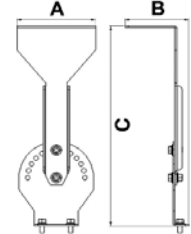

3096860 RVL 040U 40TF00 AR 5K20 V.2

Dimension (mm)

	a	b	h
Standard	416	223	75
With Emergency Kit (1, 3 hrs.)	688	223	75
DALI	480	223	75

Weight (gr)

Standard	3,7
With Emergency Kit (1, 3 hrs.)	4,4 - 4,6

Suspension Set

Busbar Mounting Set

Product Code : 3080654

a	b	c	Weight (gr)
62mm	48mm	162mm	312

Cable Tray and Wall Mounting Set

Product Code : 3080655

a	b	c	Weight (gr)
62mm	48mm	70mm	191

Wall-Mounted Suspension Set

With 10° Angular Adjustment Steps

Product Code : 3080656

a	b	c	Weight (gr)
110mm	89mm	290mm	-

- EAE, reserves the right to make changes without prior notice.

EAE Aydınlatma A.Ş.

İkitelli Organize Sanayi Bölgesi Eski Turgut Özal Caddesi No:20 Başakşehir / İSTANBUL-TURKEY Phone: +90 212 413 21 00 (pbx) Fax: +90 212 549 37 90