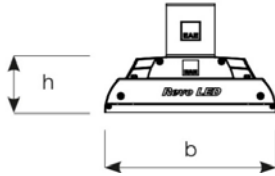

REVOLED-S v.2 ARENA

Surface Mounted 40 W LED High Bay Luminaire

3096860 RVL 040U 40TF00 AR 5K20 V.2

Dimension (mm)

	a	b	h
Standard	416	223	75
With Emergency Kit (1, 3 hrs.)	688	223	75
DALI	480	223	75

Weight (gr)

Standard	3,7
With Emergency Kit (1, 3 hrs.)	4,4 - 4,6