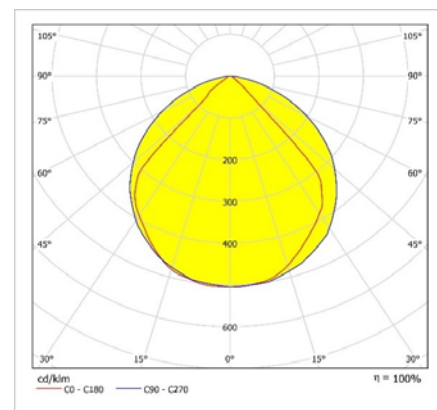

Photometric Curve

Optional Features

Correlated Color Temperatures	: 3000K, 5700K, 6500K
Emergency Kit Options	: 1, 3 hours
DALI Option	: Yes