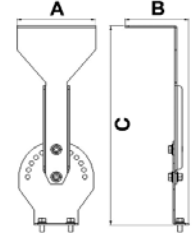

3096946 RVL 040U 40TF00 LB 5K30 V.2

Dimension (mm)

	a	b	h
Standard	416	223	75
With Emergency Kit (1, 3 hrs.)	688	223	75
DALI	480	223	75

Weight (gr)

Standard	3,7
With Emergency Kit (1, 3 hrs.)	4,4 - 4,6

Suspension Set

Busbar Mounting Set
Product Code : 3080654

a	b	c	Weight (gr)
62mm	48mm	162mm	312

Cable Tray and Wall Mounting Set
Product Code : 3080655

a	b	c	Weight (gr)
62mm	48mm	70mm	191

Wall-Mounted Suspension Set
With 10° Angular Adjustment Steps
Product Code : 3080656