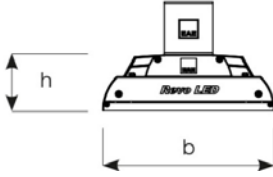

REVOLED-S v.2 LOWBAY

Surface Mounted 40 W LED High Bay Luminaire

3096946 RVL 040U 40TF00 LB 5K30 V.2

Dimension (mm)

	a	b	h
Standard	416	223	75
With Emergency Kit (1, 3 hrs.)	688	223	75
DALI	480	223	75

Weight (gr)

Standard	3,7
With Emergency Kit (1, 3 hrs.)	4,4 - 4,6