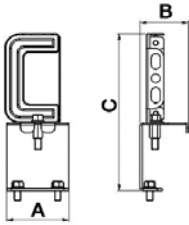

3096946 RVL 040U 40TF00 LB 5K30 V.2

Dimension (mm)

	a	b	h
Standard	416	223	75
With Emergency Kit (1, 3 hrs.)	688	223	75
DALI	480	223	75

Weight (gr)

Standard	3,7
With Emergency Kit (1, 3 hrs.)	4,4 - 4,6

Suspension Set

Busbar Mounting Set
Product Code : 3080654

a	b	c	Weight (gr)
62mm	48mm	162mm	312

Cable Tray and Wall Mounting Set
Product Code : 3080655

a	b	c	Weight (gr)
62mm	48mm	70mm	191

Wall-Mounted Suspension Set
With 10° Angular Adjustment Steps
Product Code : 3080656