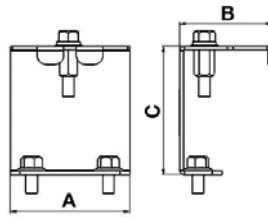

3096946 RVL 040U 40TF00 LB 5K30 V.2

Dimension (mm)

	a	b	h
Standard	416	223	75
With Emergency Kit (1, 3 hrs.)	688	223	75
DALI	480	223	75

Weight (gr)

Standard	3,7
With Emergency Kit (1, 3 hrs.)	4,4 - 4,6

Suspension Set

Busbar Mounting Set
Product Code : 3080654

a	b	c	Weight (gr)
62mm	48mm	162mm	312

Cable Tray and Wall Mounting Set
Product Code : 3080655

a	b	c	Weight (gr)
62mm	48mm	70mm	191

Wall-Mounted Suspension Set
With 10° Angular Adjustment Steps
Product Code : 3080656