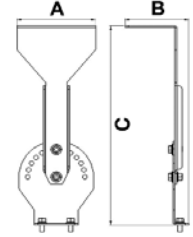

Weight (gr)

| | |
|--------------------------------|-----------|
| Standard | 7,2 |
| With Emergency Kit (1, 3 hrs.) | 7,9 - 8,1 |

Suspension Set

Busbar Mounting Set
Product Code : 3080654

| a | b | c | Weight (gr) |
|------|------|-------|-------------|
| 62mm | 48mm | 162mm | 312 |

Cable Tray and Wall Mounting Set
Product Code : 3080655

| a | b | c | Weight (gr) |
|------|------|------|-------------|
| 62mm | 48mm | 70mm | 191 |

Wall-Mounted Suspension Set
With 10° Angular Adjustment Steps
Product Code : 3080656

| a | b | c | Weight (gr) |
|-------|------|-------|-------------|
| 110mm | 89mm | 290mm | - |

- EAE, reserves the right to make changes without prior notice.

EAE Aydınlatma A.Ş.

İkitelli Organize Sanayi Bölgesi Eski Turgut Özal Caddesi No:20 Başakşehir / İSTANBUL-TURKEY Phone: +90 212 413 21 00 (pbx) Fax: +90 212 549 37 90