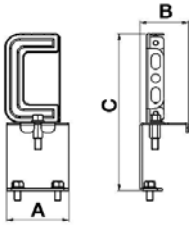

REVOLED-S v.2 RAF

Surface Mounted 47 W LED High Bay Luminaire

3099113 RVL 048U 40TF00 XL 6K00 V.2

Dimension (mm)

| | a | b | h |
|--------------------------------|-----|-----|----|
| Standard | 775 | 220 | 74 |
| With Emergency Kit (1, 3 hrs.) | 957 | 220 | 74 |
| DALI | 775 | 220 | 74 |

Weight (gr)

| | |
|--------------------------------|-----------|
| Standard | 7,2 |
| With Emergency Kit (1, 3 hrs.) | 7,9 - 8,1 |

Suspension Set

Busbar Mounting Set
Product Code : 3080654

| a | b | c | Weight (gr) |
|------|------|-------|-------------|
| 62mm | 48mm | 162mm | 312 |

Cable Tray and Wall Mounting Set
Product Code : 3080655

| a | b | c | Weight (gr) |
|------|------|------|-------------|
| 62mm | 48mm | 70mm | 191 |

Wall-Mounted Suspension Set
With 10° Angular Adjustment Steps
Product Code : 3080656