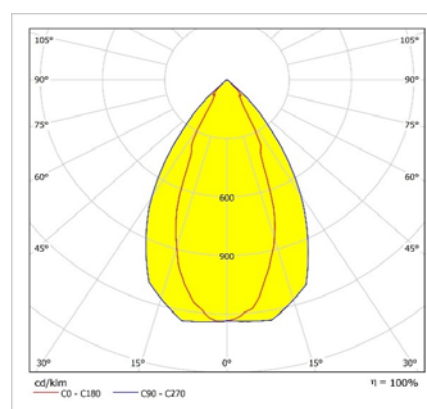

Photometric Curve

Optional Features

Correlated Color Temperatures	: 3000K, 5700K, 6500K
Emergency Kit Options	: 1, 3 hours
DALI Option	: Yes