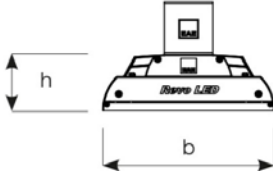

REVOLED-S v.2 RAF

Surface Mounted 47 W LED High Bay Luminaire

3099113 RVL 048U 40TF00 XL 6K00 V.2

Dimension (mm)

	a	b	h
Standard	775	220	74
With Emergency Kit (1, 3 hrs.)	957	220	74
DALI	775	220	74

Weight (gr)

Standard	7,2
With Emergency Kit (1, 3 hrs.)	7,9 - 8,1