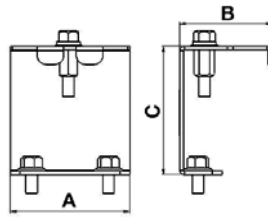

Weight (gr)

| | |
|--------------------------------|-----------|
| Standard | 7,2 |
| With Emergency Kit (1, 3 hrs.) | 7,9 - 8,1 |

Suspension Set

Busbar Mounting Set
Product Code : 3080654

| a | b | c | Weight (gr) |
|------|------|-------|-------------|
| 62mm | 48mm | 162mm | 312 |

Cable Tray and Wall Mounting Set
Product Code : 3080655

| a | b | c | Weight (gr) |
|------|------|------|-------------|
| 62mm | 48mm | 70mm | 191 |

Wall-Mounted Suspension Set
With 10° Angular Adjustment Steps
Product Code : 3080656

| a | b | c | Weight (gr) |
|-------|------|-------|-------------|
| 110mm | 89mm | 290mm | - |

- EAE, reserves the right to make changes without prior notice.

EAE Aydınlatma A.Ş.

İkitelli Organize Sanayi Bölgesi Eski Turgut Özal Caddesi No:20 Başakşehir / İSTANBUL-TURKEY Phone: +90 212 413 21 00 (pbx) Fax: +90 212 549 37 90