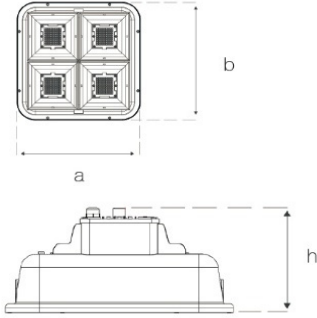

Photometric Curve

Optional Features

Correlated Color Temperatures	: 5700K, 6500K
Emergency Kit Options	: 1, 3 hours
DALI Option	: Yes
Optic Pain Option	: Wide angle(90°), extra wide angle

SROUND V.2 ARENA

Surface Mounted 56W LED High Bay Luminaire

3099271 SRD 056U 40FS00 AR 9K10 V.2.504

Dimensions (mm)

	a	b	h
Standard	400	400	190
Double Model	842	400	320

Weight (kg)

Standard	8,2
With Emergency Kit (1 hr.)	9,5
With Emergency Kit (3 hrs.)	10
Double Model	19,1

Double Model

Suspension Set

Suspension Set Dimensions (mm) and Weight (gr)

	a - Ø	b	h	Weight (gr)
1- Pendant Single Hanger Set	44	-	55	25
2- Cable Tray and Wall Mounting Set	100	65	102,5	400
3- Busbar Mounting Set	100	65	114,5	300
4- Double Hanger Set	365	470	300	2700