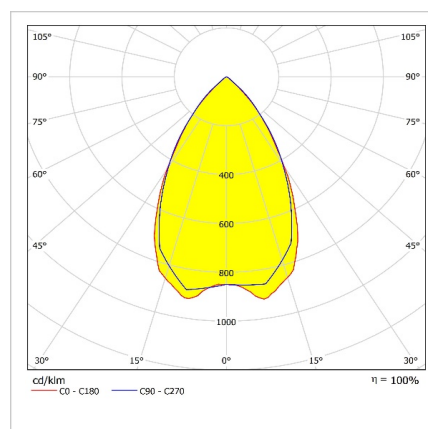

Photometric Curve

Optional Features

Correlated Color Temperatures	: 5700K, 6500K
Emergency Kit Options	: 1, 3 hours
DALI Option	: Yes
Optic Pain Option	: Wide angle(90°), extra wide angle