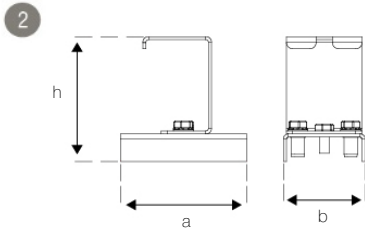

Pendant Single Hanger Set

Order Code : 3096325

Product Code : SQR SARKIT TEKLI ASKI TK

Cable Tray and Wall Mounting Set

Order Code : 3096324

Product Code : SQR TAVA ASKI TK