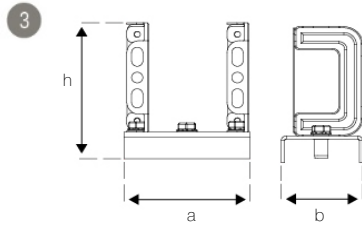

Double Model

Suspension Set

Suspension Set Dimensions (mm) and Weight (gr)

	a - Ø	b	h	Weight (gr)
1- Pendant Single Hanger Set	44	-	55	25
2- Cable Tray and Wall Mounting Set	100	65	102,5	400
3- Busbar Mounting Set	100	65	114,5	300
4- Double Hanger Set	365	470	300	2700

Pendant Single Hanger Set

Order Code : 3096325

Product Code : SQR SARKIT TEKLI ASKI TK

Cable Tray and Wall Mounting Set

Order Code : 3096324

Product Code : SQR TAVA ASKI TK

Busbar Mounting Set

Order Code : 3096326