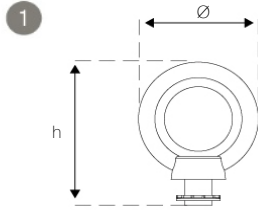

Surface Mounted 56W LED High Bay Luminaire

3099271 SRD 056U 40FS00 AR 9K10 V.2.504

Dimensions (mm)

	a	b	h
Standard	400	400	190
Double Model	842	400	320

Weight (kg)

Standard	8,2
With Emergency Kit (1 hr.)	9,5
With Emergency Kit (3 hrs.)	10
Double Model	19,1

Double Model

Suspension Set

Suspension Set Dimensions (mm) and Weight (gr)

	a - Ø	b	h	Weight (gr)
1- Pendant Single Hanger Set	44	-	55	25
2- Cable Tray and Wall Mounting Set	100	65	102,5	400
3- Busbar Mounting Set	100	65	114,5	300
4- Double Hanger Set	365	470	300	2700