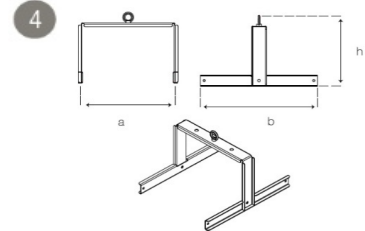

Double Hanger Set

Order Code : 3096353

Product Code : SQR IKILI ASKI TK

- EAE, reserves the right to make changes without prior notice.