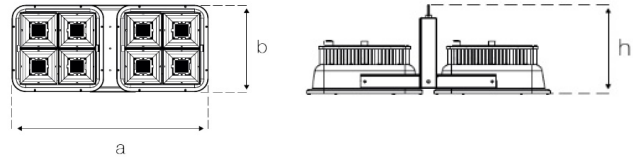

Surface Mounted 56W LED High Bay Luminaire

3099271 SRD 056U 40FS00 AR 9K10 V.2.504

Dimensions (mm)

	a	b	h
Standard	400	400	190
Double Model	842	400	320

Weight (kg)

Standard	8,2
With Emergency Kit (1 hr.)	9,5
With Emergency Kit (3 hrs.)	10
Double Model	19,1

Double Model

Suspension Set

Suspension Set Dimensions (mm) and Weight (gr)

	a - Ø	b	h	Weight (gr)
1- Pendant Single Hanger Set	44	-	55	25
2- Cable Tray and Wall Mounting Set	100	65	102,5	400
3- Busbar Mounting Set	100	65	114,5	300
4- Double Hanger Set	365	470	300	2700