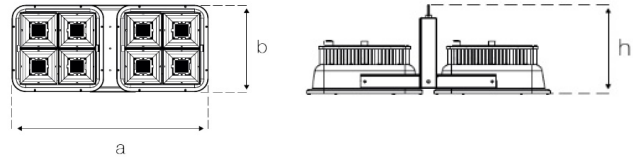

Surface Mounted 56W LED High Bay Luminaire

3099274 SRD 056U 40FS00 LB 9K10 V.2.504

Dimensions (mm)

	a	b	h
Standard	400	400	190
Double Model	842	400	320

Weight (kg)

Standard	8,2
With Emergency Kit (1 hr.)	9,5
With Emergency Kit (3 hrs.)	10
Double Model	19,1

Double Model

Suspension Set

Suspension Set Dimensions (mm) and Weight (gr)

	a - Ø	b	h	Weight (gr)
1- Pendant Single Hanger Set	44	-	55	25
2- Cable Tray and Wall Mounting Set	100	65	102,5	400
3- Busbar Mounting Set	100	65	114,5	300
4- Double Hanger Set	365	470	300	2700