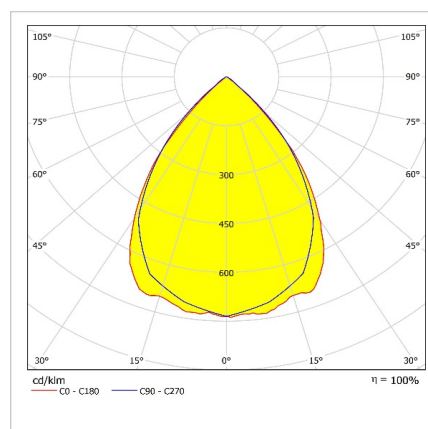

Photometric Curve

Optional Features

Correlated Color Temperatures	: 5700K, 6500K
Emergency Kit Options	: 1, 3 hours
DALI Option	: Yes
Optic Pain Option	: Narrow angle(60°), extra wide angle