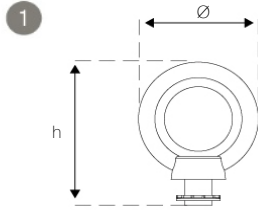

Surface Mounted 56W LED High Bay Luminaire

3099274 SRD 056U 40FS00 LB 9K10 V.2.504

Dimensions (mm)

	a	b	h
Standard	400	400	190
Double Model	842	400	320

Weight (kg)

Standard	8,2
With Emergency Kit (1 hr.)	9,5
With Emergency Kit (3 hrs.)	10
Double Model	19,1

Double Model

Suspension Set

Suspension Set Dimensions (mm) and Weight (gr)

	a - Ø	b	h	Weight (gr)
1- Pendant Single Hanger Set	44	-	55	25
2- Cable Tray and Wall Mounting Set	100	65	102,5	400
3- Busbar Mounting Set	100	65	114,5	300
4- Double Hanger Set	365	470	300	2700