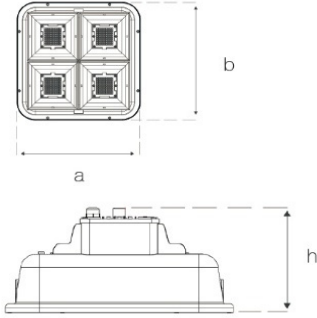

SROUND V.2

LOWBAY

Surface Mounted 56W LED High Bay Luminaire

Order Code : 3099274
 Product Code : SRD 056U 40FS00 LB 9K10 V.2.504

Product Data

Standard Features

Housing	: SW 306G painted aluminium injection housing
Optic	: Miro silver reflector, wide angle(90°)
Diffuser	: Screen-patterned one side filmed transparent glass
IP Grade	: IP 65
Installation	: Surface mounted / pendant
Light Source	: Mid Power LED

Photometric Curve

Optional Features

Correlated Color Temperatures	: 5700K, 6500K
Emergency Kit Options	: 1, 3 hours
DALI Option	: Yes
Optic Pain Option	: Narrow angle(60°), extra wide angle

SROUND V.2 LOWBAY

Surface Mounted 56W LED High Bay Luminaire

3099274 SRD 056U 40FS00 LB 9K10 V.2.504

Dimensions (mm)

	a	b	h
Standard	400	400	190
Double Model	842	400	320

Weight (kg)

Standard	8,2
With Emergency Kit (1 hr.)	9,5
With Emergency Kit (3 hrs.)	10
Double Model	19,1

Double Model

Suspension Set

Suspension Set Dimensions (mm) and Weight (gr)

	a - Ø	b	h	Weight (gr)
1- Pendant Single Hanger Set	44	-	55	25
2- Cable Tray and Wall Mounting Set	100	65	102,5	400
3- Busbar Mounting Set	100	65	114,5	300
4- Double Hanger Set	365	470	300	2700