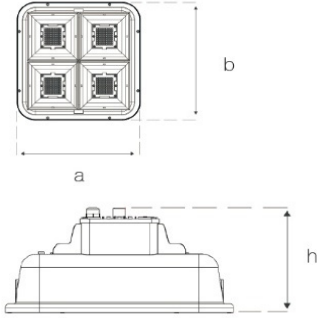

## Photometric Curve

## Dimensions (mm)

	a	b	h
Standard	400	400	190
Double Model	842	400	320