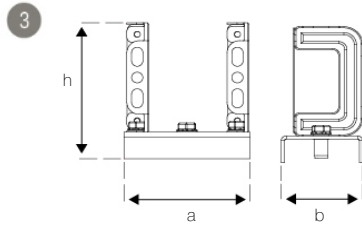

Busbar Mounting Set

Order Code : 3096326

Product Code : SQR BUSBAR ASKI TK