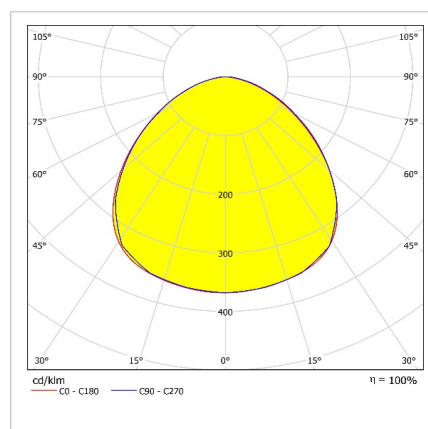

Photometric Curve

Optional Features

Correlated Color Temperatures	: 5700K, 6500K
Emergency Kit Options	: 1, 3 hours
DALI Option	: Yes
Optic Pain Option	: Narrow angle(60°), Wide angle(90°)